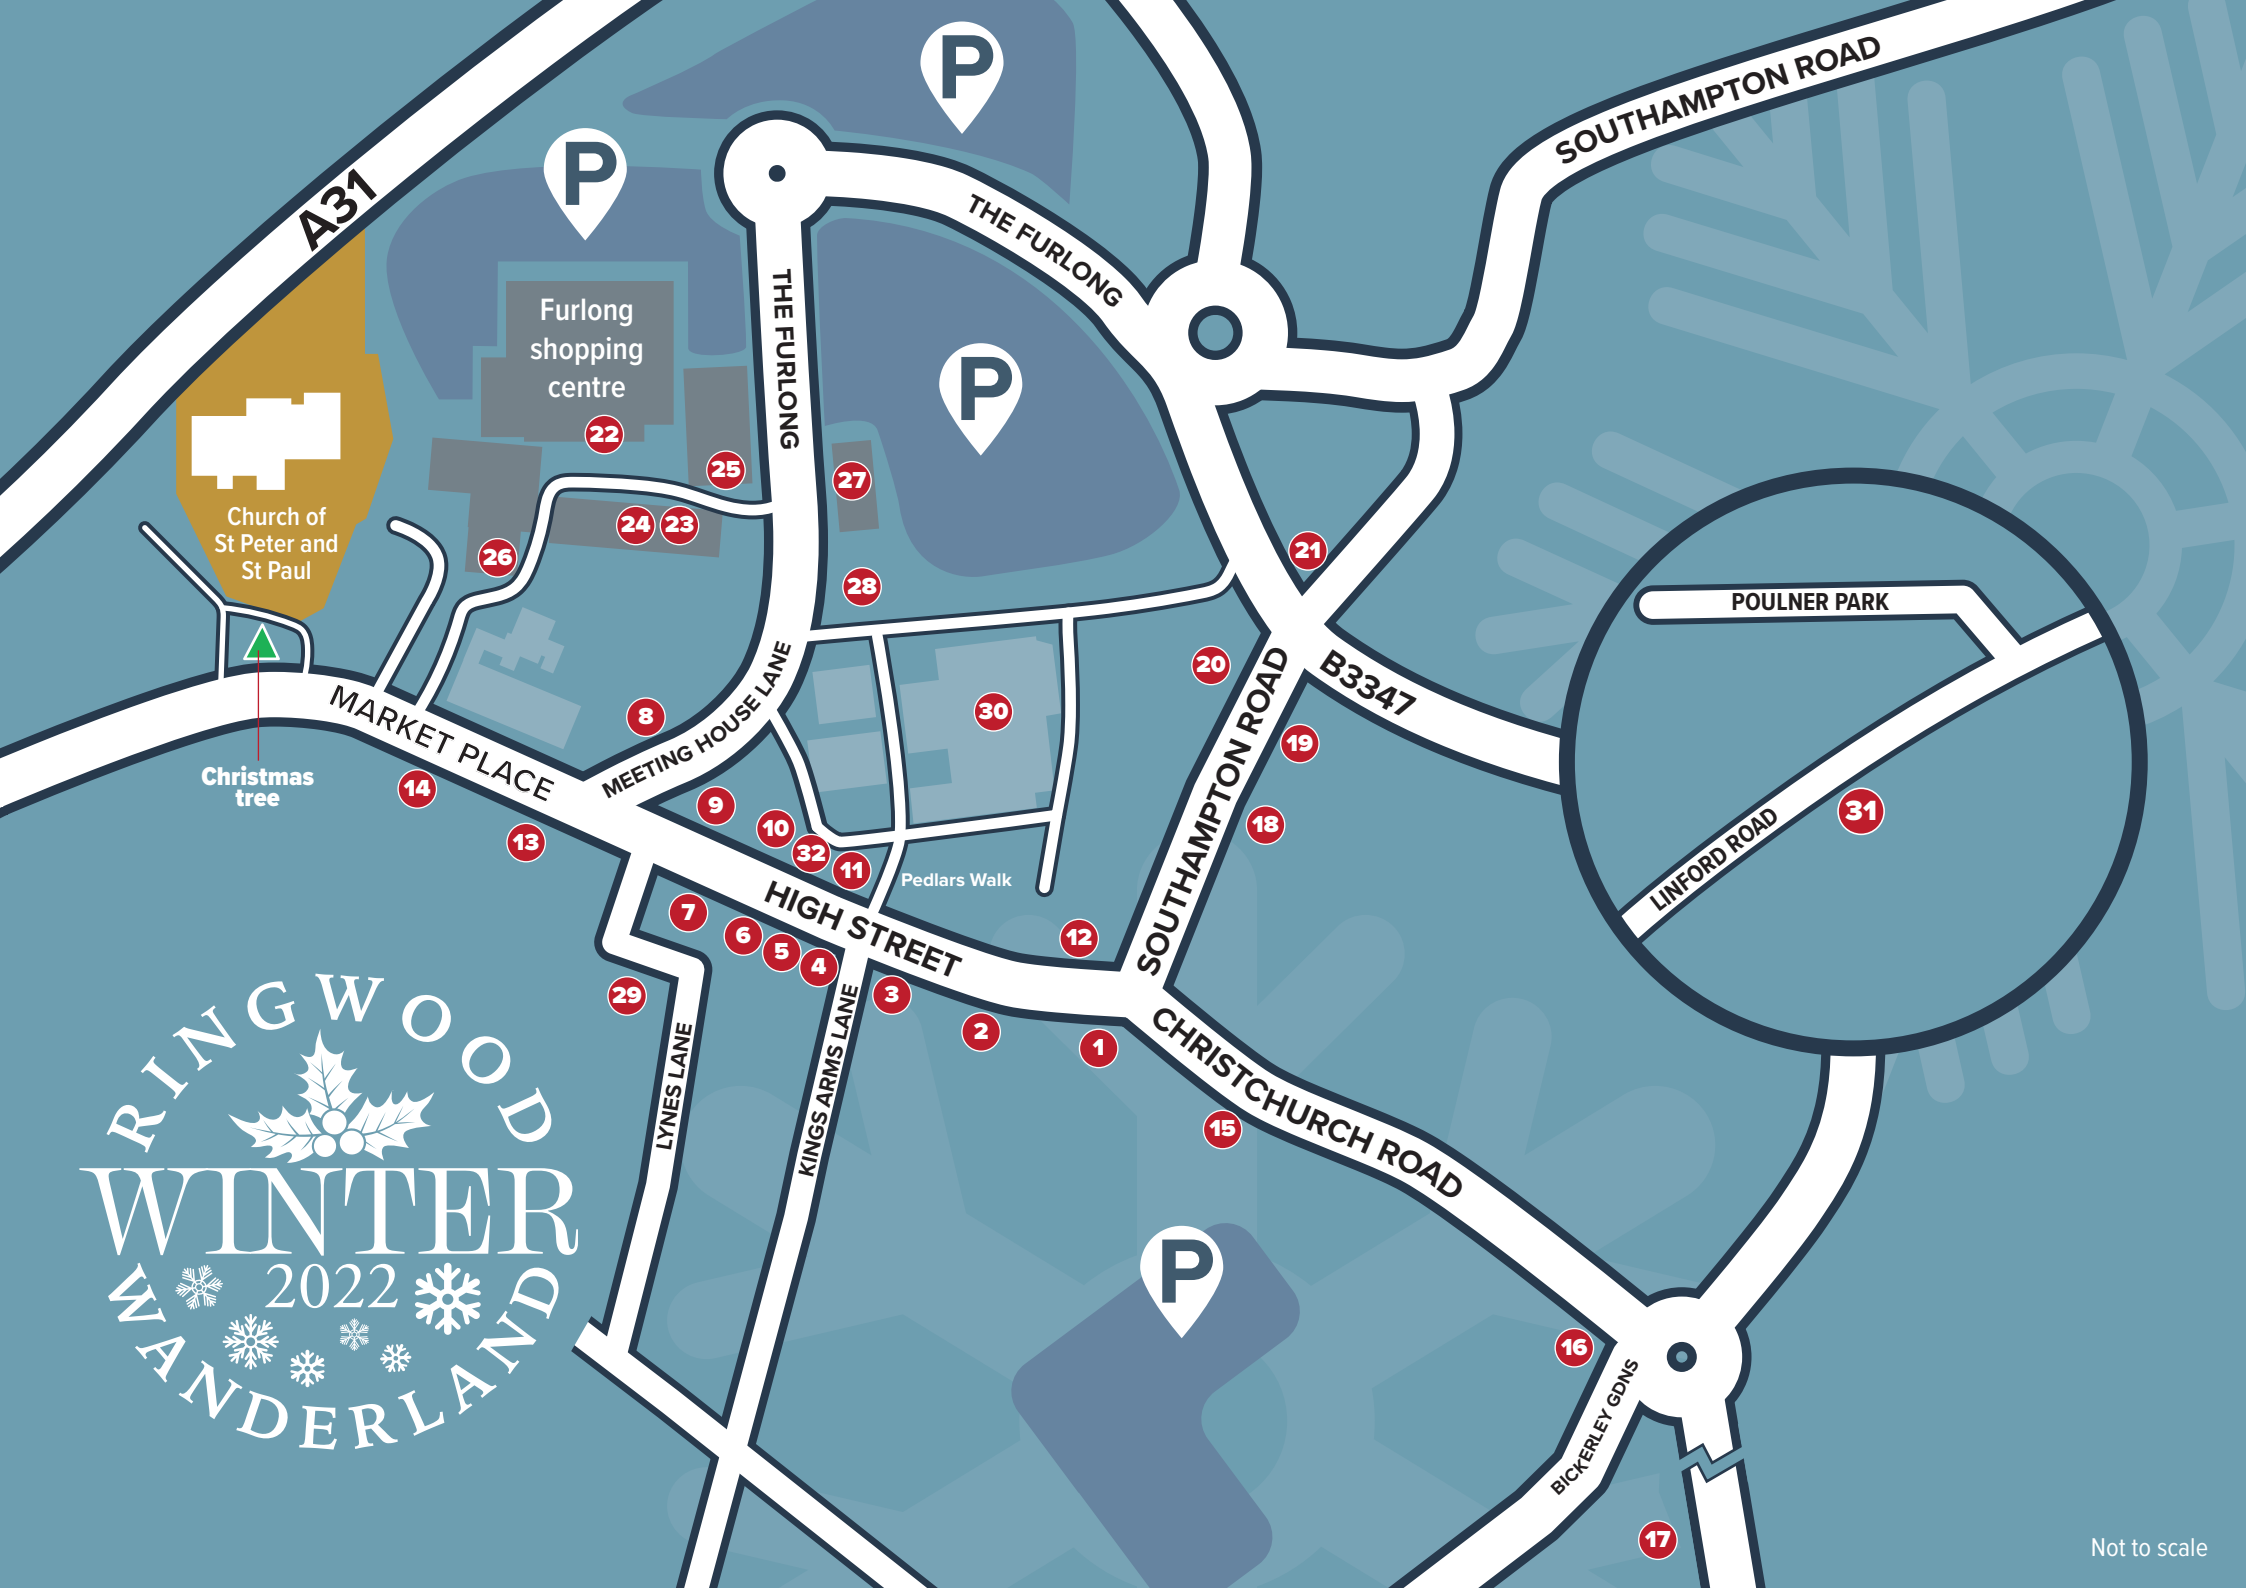

RINGWOOD
WINTER
2022
WANDERLAND

Christmas

WINDOW COMPETITION

All of the shops, businesses and community organisations featured have entered our Christmas Window and Display Competition.

Use our 'Wanderland' map to enjoy a fabulously festive walk around the Town Centre and surrounding areas and then vote for your favourite three.

Market Place

- 13 Scoltocks Health Foods
- 14 Woodsies of Ringwood

Christchurch Road

- 15 Forest Pet Supplies
- 16 Ringwood and District Community Association (Greyfrairs Community Centre)
- 17 Millers Antiques

Southampton Road

- 18 Ringwood Jobcentre
- 19 Razors Hair
- 20 Barrow & Tapper Funeral Service
- 21 Oxfam

The Furlong

- 22 Boston Tea Party Ringwood
- 23 Perfumery & Co
- 24 Fatface
- 25 Caffe Nero, Ringwood
- 26 The Furlong Shopping Centre Office

27 Ringwood Gateway

28 Paper Mountain
(2 Meeting House Lane)

29 Store 24, 4 Lynes Lane BH24 1BT

30 Friends of Ringwood Infant School
(Sainsburys)

31 London Tavern
(Linford Road BH24 1TY)

Thank you to our fantastic Wanderland sponsors, in particular, BrightWater Properties, our 2022 gold sponsor. Also to Lonsdale Wealth Management, Simply Beauty, Tapper Funeral Service, Kimbers Carpets, The Cellar Wine & Cheese Bar, Sainsburys, Ringwood Motor Company and The Fish Inn.