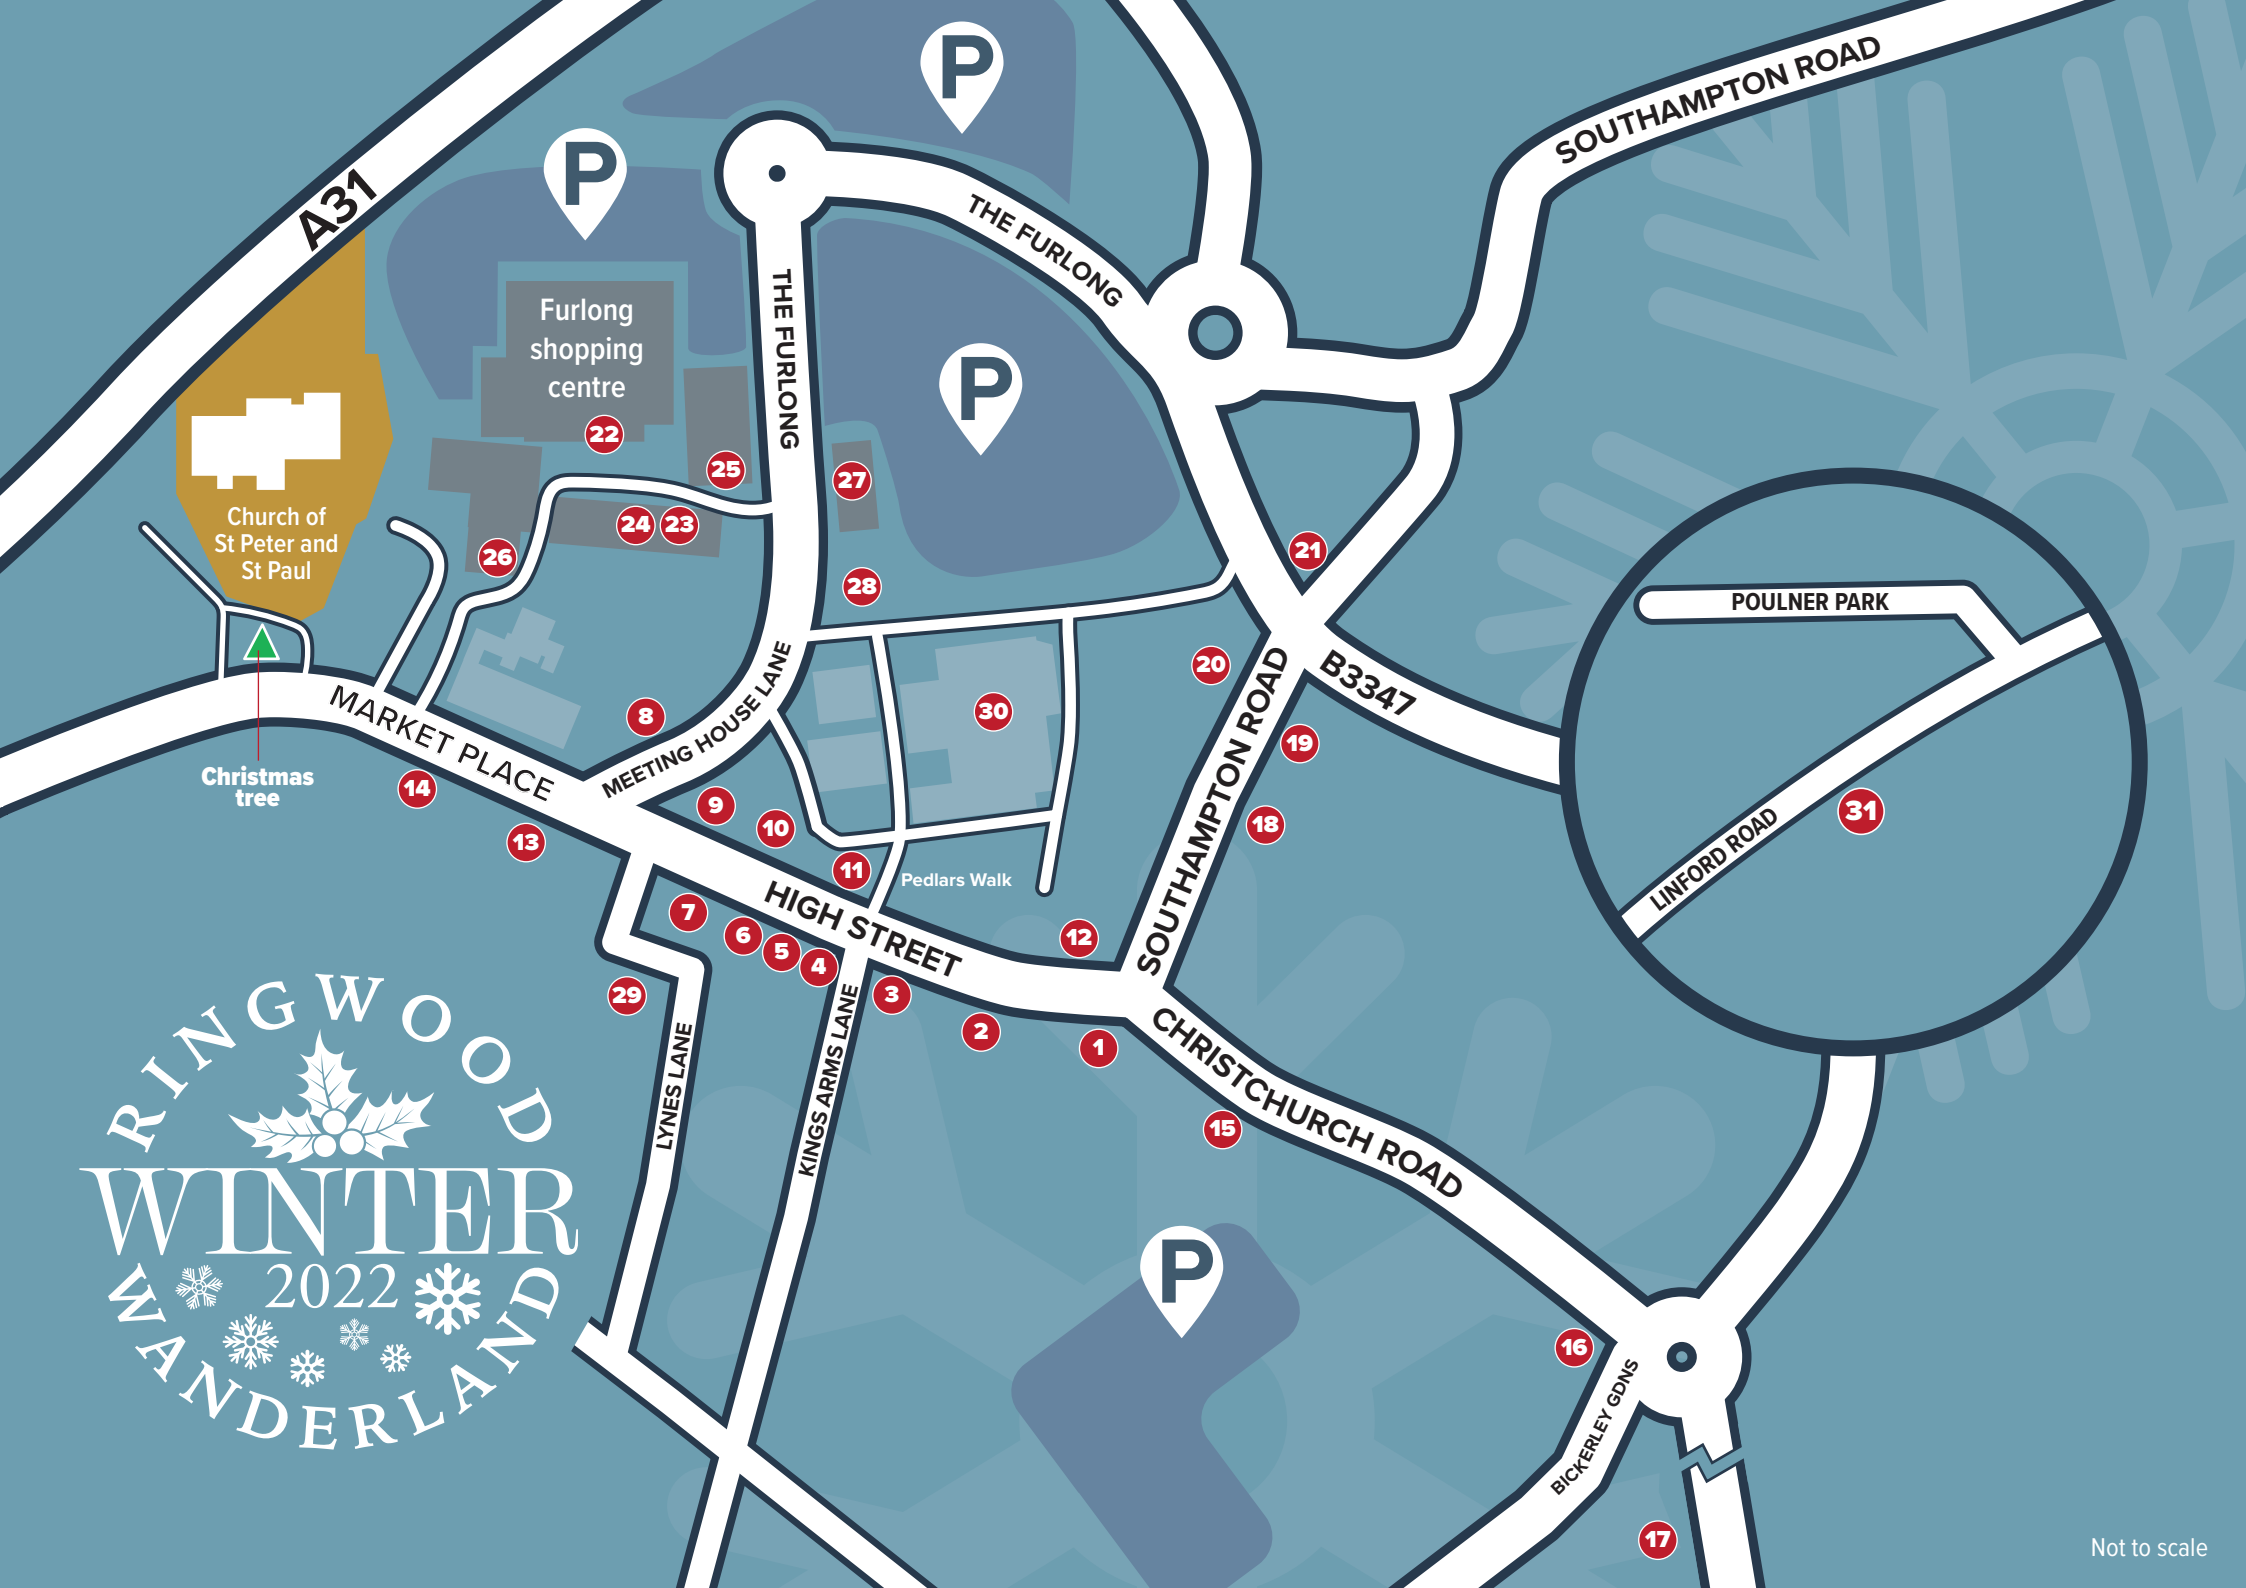

RINGWOOD
WINTER
2022
WANDERLAND

Christmas

WINDOW COMPETITION

All of the shops, businesses and community organisations featured have entered our Christmas Window and Display Competition.

Use our 'Wanderland' map to enjoy a fabulously festive walk around the Town Centre and surrounding areas and then vote for your favourite three.

Market Place

- 13 Scoltocks Health Foods
- 14 Woodsies of Ringwood

Christchurch Road

- 15 Forest Pet Supplies
- 16 Ringwood and District Community Association (Greyfrairs Community Centre)
- 17 Millers Antiques

Southampton Road

- 18 Ringwood Jobcentre
- 19 Razors Hair
- 20 Barrow & Tapper Funeral Service
- 21 Oxfam

The Furlong

- 22 Boston Tea Party Ringwood
- 23 Perfumery & Co
- 24 Fatface
- 25 Caffe Nero, Ringwood
- 26 The Furlong Shopping Centre Office

27 Ringwood Gateway

- 28 Paper Mountain
(2 Meeting House Lane)
- 29 Store 24, 4 Lynes Lane BH24 1BT
- 30 Friends of Ringwood Infant School
(Sainsburys)
- 31 London Tavern
(Linford Road BH24 1TY)

Thank you to our fantastic Wanderland sponsors, in particular, BrightWater Properties, our 2022 gold sponsor. Also to Lonsdale Wealth Management, Simply Beauty, Tapper Funeral Service, Kimbers Carpets, The Cellar Wine & Cheese Bar, Sainsburys, Ringwood Motor Company and The Fish Inn.